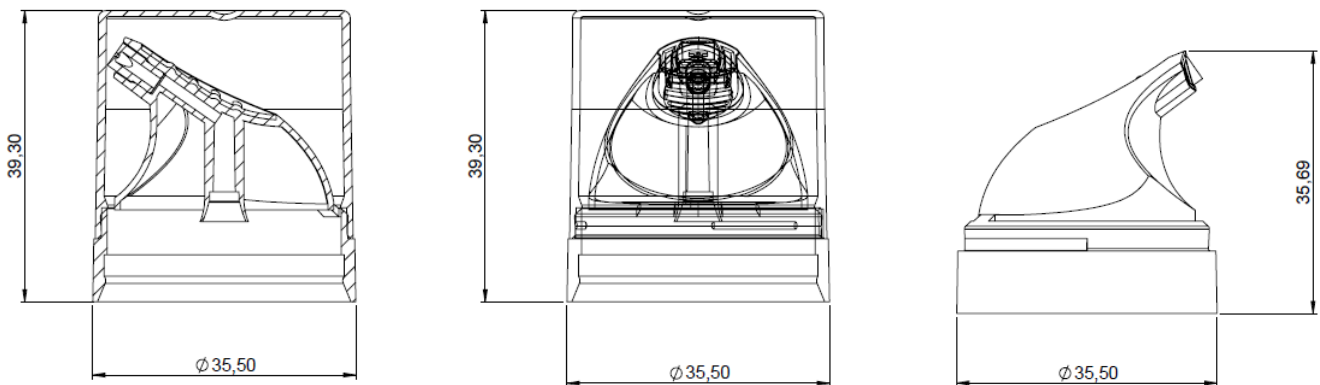

Technical details

Compatible valves	LI and Male BOV	Suitable cans	Aluminium PET
Stem Ø	4mm	Available overcap	Cozy Overcap
Available insert	Oil insert		
Skirt size	8.5mm		

i Further technical information is available on request